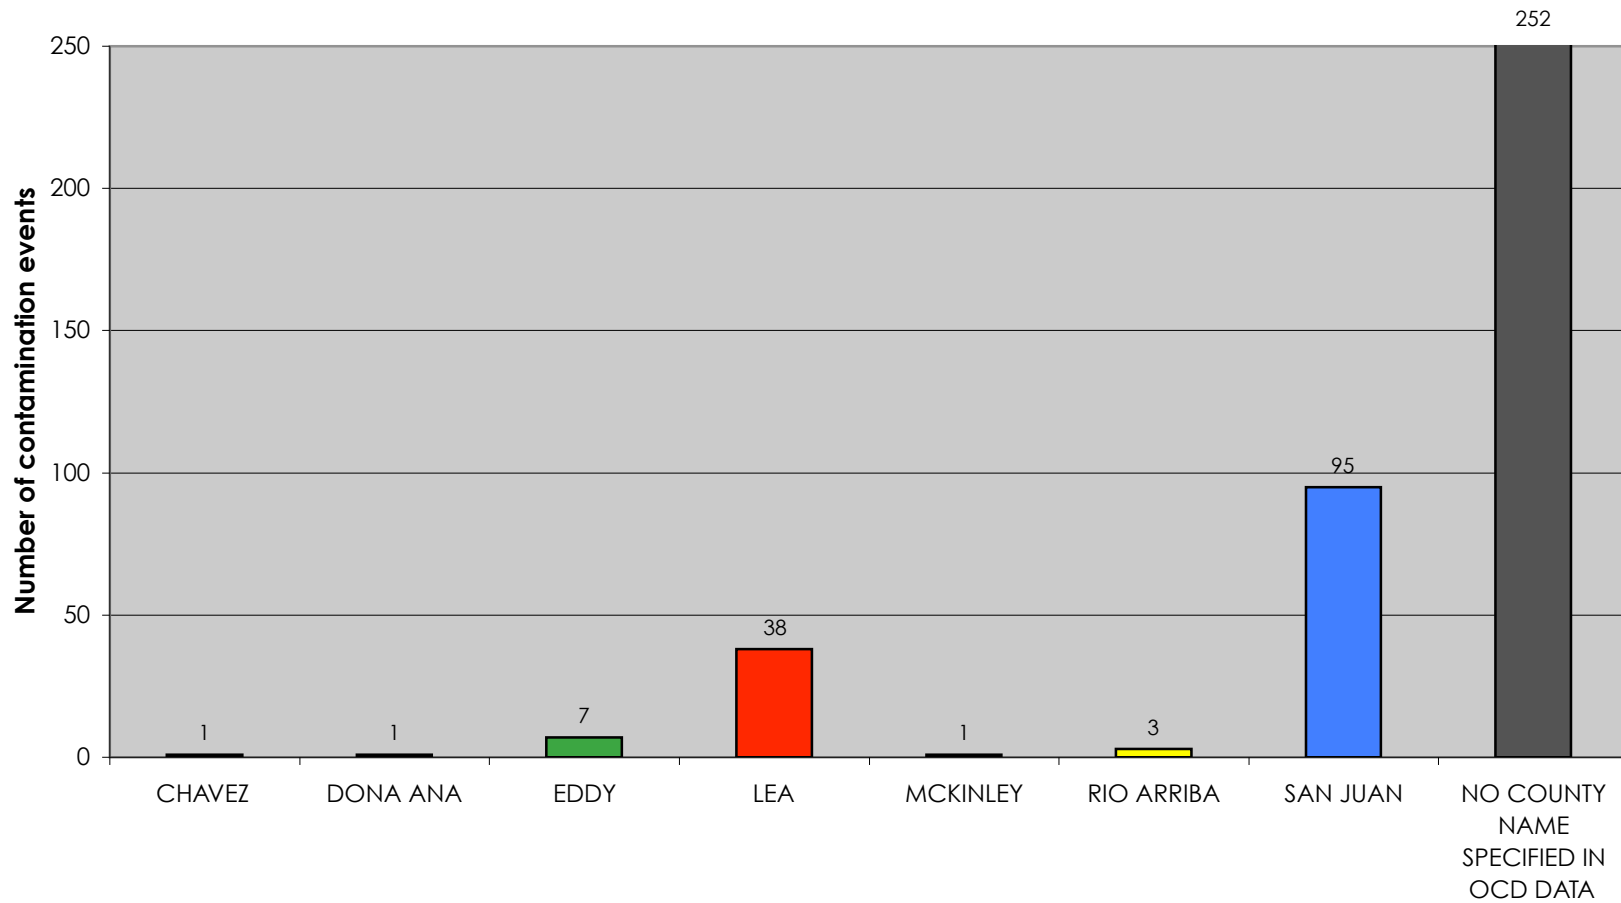

## Groundwater Contamination from Oil and Gas Industry Pits - by county -

**Data Source:** New Mexico Oil Conservation Division.  
Ground water impact data available at:  
<http://www.emnrd.state.nm.us/ocd/Statistics.htm>

**County**