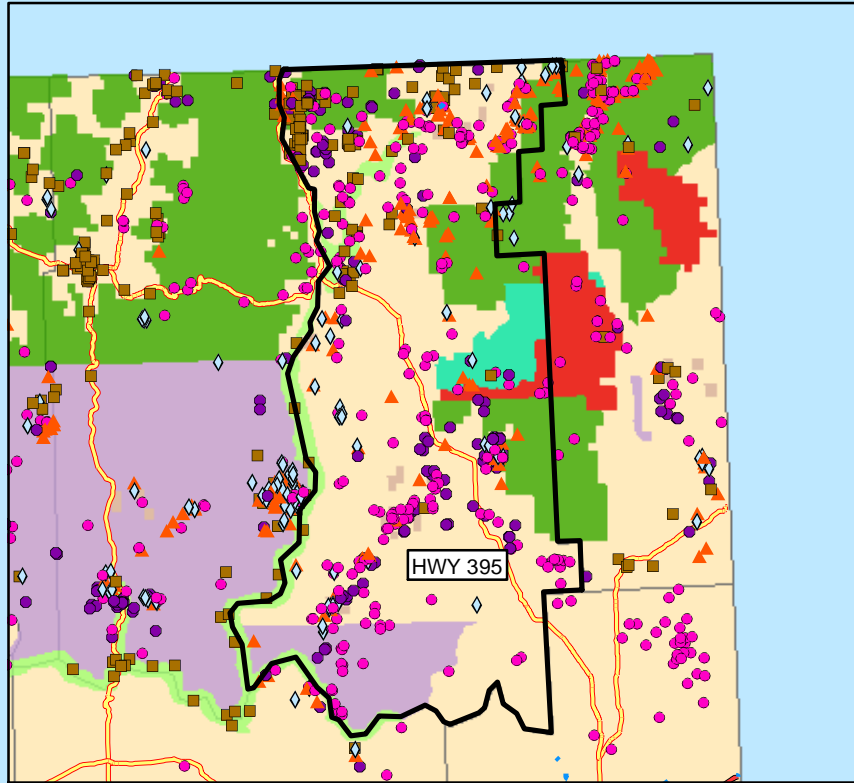

Abandoned Hardrock Mines

Stevens County, WA

0 20 40 80 Miles

1:1,514,766

Legend

- Cities
- Abandoned Hardrock Mines**
 - All Others
 - Copper
 - Gold
 - ▲ Lead
 - ◇ Silver
- Road Classification**
 - Limited Access Highway
 - Highway
- Federal Lands**
 - Bureau of Indian Affairs
 - Bureau of Land Management
 - Bureau of Reclamation
 - Department of Defense
 - Forest Service
 - Fish and Wildlife Service
 - National Park Service
 - Other Agencies (NASA, DOE, DOT...)
 - Counties