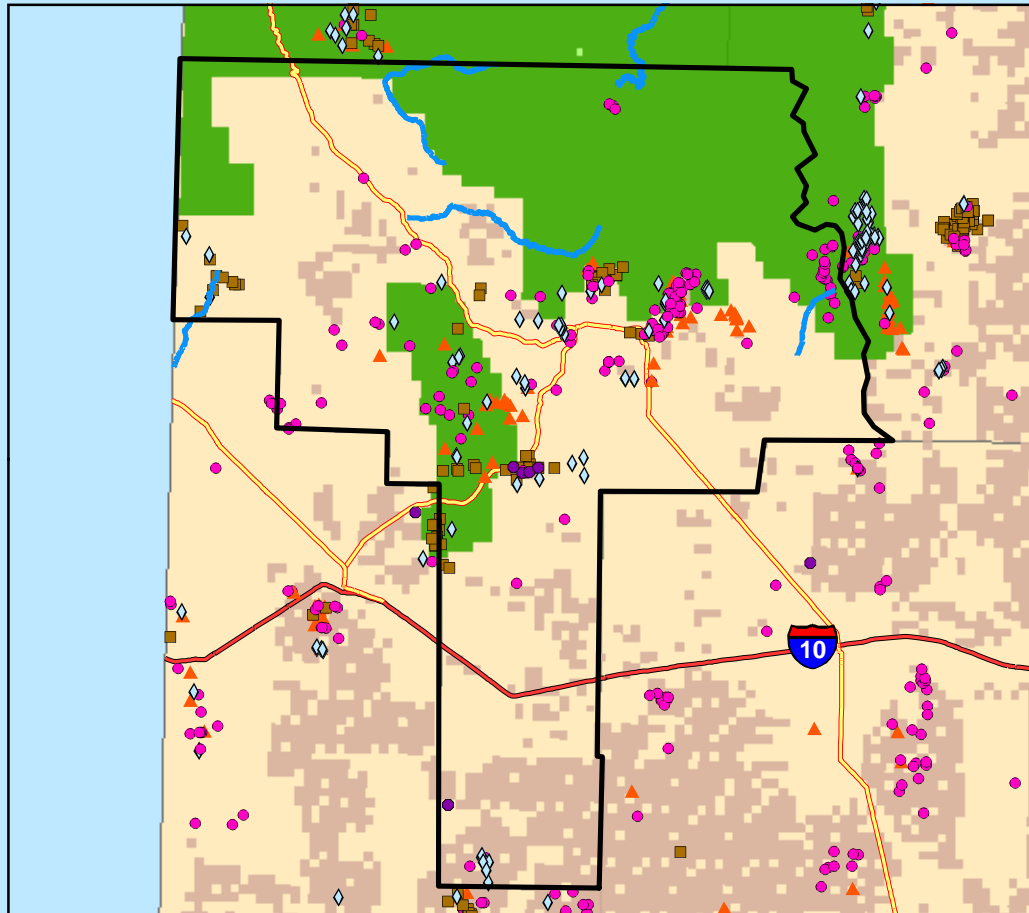

Abandoned Hardrock Mines and Waters Polluted by Metals

Grant County, NM

0 15 30 60 Miles

1:1,365,775

Legend

- Cities
- Impaired Water Areas
- Impaired Water Segments

Abandoned Hardrock Mines

- All Other
- ▲ Copper
- Gold
- ◆ Silver
- Uranium

Road Classification

- Limited Access Highway
- Highway

Federal Lands

- Bureau of Indian Affairs
- Bureau of Land Management
- Bureau of Reclamation
- Department of Defense
- Forest Service
- Fish and Wildlife Service
- National Park Service
- Other Agencies (NASA, DOE, DOT...)
- Counties

A Project of the
 Mineral Policy Center
 Map by Ali Steimke
 May 2002