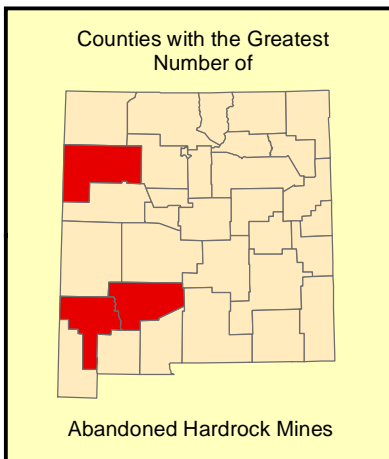

Abandoned Hardrock Mines and Waters Polluted by Metals

Grant County, NM

0 15 30 60 Miles

1:1,365,775

Legend

- Cities
- Impaired Water Areas
- Impaired Water Segments

Abandoned Hardrock Mines

- All Other
- ▲ Copper
- Gold
- ◆ Silver
- Uranium